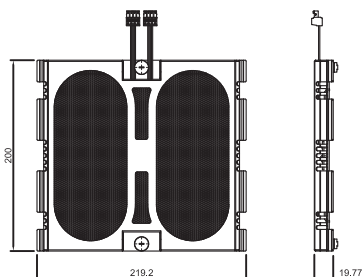

Fan Module

FAN-EX101

External Fan with 4pin Terminal Block Plug, Mounting Bracket. Support Smart Fan Function

- Cable Length (cm) : 30
- Rated Voltage (VDC) : 12
- Rated Current (AMP) : 0.4
- Power Consumption (WATTS) : 4.8
- Speed Reference (RPM) : 2400
- Noise (dBA) : Max 43
- Dimension (WxDxH) : 160 x 41.4 x 144.8

FAN-UB100

Exhaling Fan with 4pin Connector, Universal Bracket

- Interface : 4pin Connector
- Cable Length (cm) : 23
- Rated Voltage (VDC) : 12
- Rated Current (AMP) : 0.09
- Power Consumption (WATTS) : 1.08
- Speed Reference (RPM) : 4500
- Noise (dBA) : <23
- Dimension (WxDxH) : 64.6 x 15.8 x 51.4 mm

FAN-UB101

Inhaling Fan with 4pin Connector, Universal Bracket

- Interface : 4pin Connector
- Cable Length (cm) : 23
- Rated Voltage (VDC) : 12
- Rated Current (AMP) : 0.09
- Power Consumption (WATTS) : 1.08
- Speed Reference (RPM) : 4500
- Noise (dBA) : <23
- Dimension (WxDxH) : 64.6 x 15.8 x 51.4 mm

FAN-EX102

External Fan with 2x 4pin Terminal Block Plug and Mounting Bracket, Support Smart Fan Function

- Interface: 2x 4Pin Connector
- Cable Length (cm): 15
- Rated Voltage (VDC): 12
- Rated Current (AMP): 0.78 for each connector
- Power Consumption (WATTS): 18.7
- Speed Reference (RPM): 4000
- Noise (Dba): 45
- Dimension (WxDxH): 219.2 x 200 x 19.77