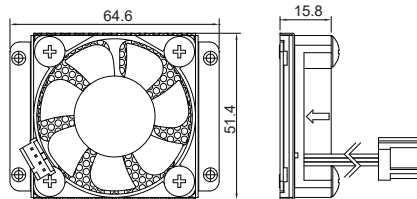

Fan Module

FAN-EX101

External Fan with 4pin Terminal Block Plug, Mounting Bracket. Support Smart Fan Function

- Cable Length (cm) : 30
- Rated Voltage (VDC) : 12
- Rated Current (AMP) : 0.4
- Power Consumption (WATTS) : 4.8
- Speed Reference (RPM) : 2400
- Noise (dBA) : Max 43
- Dimension (WxDxH) : 160 x 41.4 x 144.8

FAN-UB100

Exhaling Fan with 4pin Connector, Universal Bracket

- Interface : 4pin Connector
- Cable Length (cm) : 23
- Rated Voltage (VDC) : 12
- Rated Current (AMP) : 0.09
- Power Consumption (WATTS) : 1.08
- Speed Reference (RPM) : 4500
- Noise (dBA) : <23
- Dimension (WxDxH) : 64.6 x 15.8 x 51.4 mm

FAN-UB101

Inhaling Fan with 4pin Connector, Universal Bracket

- Interface : 4pin Connector
- Cable Length (cm) : 23
- Rated Voltage (VDC) : 12
- Rated Current (AMP) : 0.09
- Power Consumption (WATTS) : 1.08
- Speed Reference (RPM) : 4500
- Noise (dBA) : <23
- Dimension (WxDxH) : 64.6 x 15.8 x 51.4 mm

FAN-EX102

External Fan with 2x 4pin Terminal Block Plug and Mounting Bracket, Support Smart Fan Function

- Interface: 2x 4Pin Connector
- Cable Length (cm): 15
- Rated Voltage (VDC): 12
- Rated Current (AMP): 0.78 for each connector
- Power Consumption (WATTS): 18.7
- Speed Reference (RPM): 4000
- Noise (Dba): 45
- Dimension (WxDxH): 219.2 x 200 x 19.77