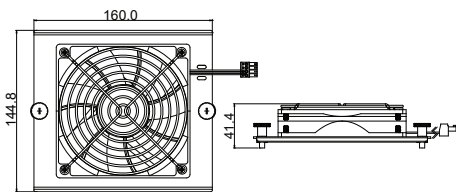

Fan Module

FAN-EX101

External Fan with 4pin Terminal Block Plug, Mounting Bracket. Support Smart Fan Function

- Cable Length (cm) : 30
- Rated Voltage (VDC) : 12
- Rated Current (AMP) : 0.4
- Power Consumption (WATTS) : 4.8
- Speed Reference (RPM) : 2400
- Noise (dBA) : Max 43
- Dimension (WxDxH) : 160 x 41.4 x 144.8

FAN-UB100

Exhaling Fan with 4pin Connector, Universal Bracket

- Interface : 4pin Connector
- Cable Length (cm) : 23
- Rated Voltage (VDC) : 12
- Rated Current (AMP) : 0.09
- Power Consumption (WATTS) : 1.08
- Speed Reference (RPM) : 4500
- Noise (dBA) : <23
- Dimension (WxDxH) : 64.6 x 15.8 x 51.4 mm

FAN-UB101

Inhaling Fan with 4pin Connector, Universal Bracket

- Interface : 4pin Connector
- Cable Length (cm) : 23
- Rated Voltage (VDC) : 12
- Rated Current (AMP) : 0.09
- Power Consumption (WATTS) : 1.08
- Speed Reference (RPM) : 4500
- Noise (dBA) : <23
- Dimension (WxDxH) : 64.6 x 15.8 x 51.4 mm

FAN-EX102

External Fan with 2x 4pin Terminal Block Plug and Mounting Bracket, Support Smart Fan Function

- Interface: 2x 4Pin Connector
- Cable Length (cm): 15
- Rated Voltage (VDC): 12
- Rated Current (AMP): 0.78 for each connector
- Power Consumption (WATTS): 18.7
- Speed Reference (RPM): 4000
- Noise (Dba): 45
- Dimension (WxDxH): 219.2 x 200 x 19.77