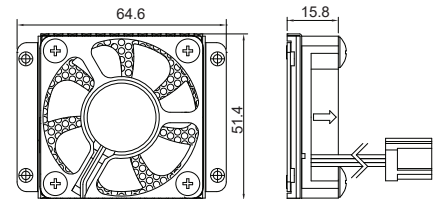

Fan Module

FAN-EX101

External Fan with 4pin Terminal Block Plug, Mounting Bracket. Support Smart Fan Function

- Cable Length (cm) : 30
- Rated Voltage (VDC) : 12
- Rated Current (AMP) : 0.4
- Power Consumption (WATTS) : 4.8
- Speed Reference (RPM) : 2400
- Noise (dBA) : Max 43
- Dimension (WxDxH) : 160 x 41.4 x 144.8

FAN-UB100

Exhaling Fan with 4pin Connector, Universal Bracket

- Interface : 4pin Connector
- Cable Length (cm) : 23
- Rated Voltage (VDC) : 12
- Rated Current (AMP) : 0.09
- Power Consumption (WATTS) : 1.08
- Speed Reference (RPM) : 4500
- Noise (dBA) : <23
- Dimension (WxDxH) : 64.6 x 15.8 x 51.4 mm

FAN-UB101

Inhaling Fan with 4pin Connector, Universal Bracket

- Interface : 4pin Connector
- Cable Length (cm) : 23
- Rated Voltage (VDC) : 12
- Rated Current (AMP) : 0.09
- Power Consumption (WATTS) : 1.08
- Speed Reference (RPM) : 4500
- Noise (dBA) : <23
- Dimension (WxDxH) : 64.6 x 15.8 x 51.4 mm

FAN-EX102

External Fan with 2x 4pin Terminal Block Plug and Mounting Bracket, Support Smart Fan Function

- Interface: 2x 4Pin Connector
- Cable Length (cm): 15
- Rated Voltage (VDC): 12
- Rated Current (AMP): 0.78 for each connector
- Power Consumption (WATTS): 18.7
- Speed Reference (RPM): 4000
- Noise (Dba): 45
- Dimension (WxDxH): 219.2 x 200 x 19.77