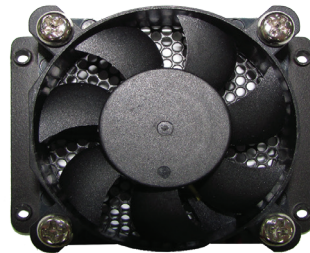

Fan Module

FAN-EX101

External Fan with 4pin Terminal Block Plug, Mounting Bracket. Support Smart Fan Function

- Cable Length (cm) : 30
- Rated Voltage (VDC) : 12
- Rated Current (AMP) : 0.4
- Power Consumption (WATTS) : 4.8
- Speed Reference (RPM) : 2400
- Noise (dBA) : Max 43
- Dimension (WxDxH) : 160 x 41.4 x 144.8

FAN-UB100

Exhaling Fan with 4pin Connector, Universal Bracket

- Interface : 4pin Connector
- Cable Length (cm) : 23
- Rated Voltage (VDC) : 12
- Rated Current (AMP) : 0.09
- Power Consumption (WATTS) : 1.08
- Speed Reference (RPM) : 4500
- Noise (dBA) : <23
- Dimension (WxDxH) : 64.6 x 15.8 x 51.4 mm

FAN-UB101

Inhaling Fan with 4pin Connector, Universal Bracket

- Interface : 4pin Connector
- Cable Length (cm) : 23
- Rated Voltage (VDC) : 12
- Rated Current (AMP) : 0.09
- Power Consumption (WATTS) : 1.08
- Speed Reference (RPM) : 4500
- Noise (dBA) : <23
- Dimension (WxDxH) : 64.6 x 15.8 x 51.4 mm

FAN-EX102

External Fan with 2x 4pin Terminal Block Plug and Mounting Bracket, Support Smart Fan Function

- Interface: 2x 4Pin Connector
- Cable Length (cm): 15
- Rated Voltage (VDC): 12
- Rated Current (AMP): 0.78 for each connector
- Power Consumption (WATTS): 18.7
- Speed Reference (RPM): 4000
- Noise (Dba): 45
- Dimension (WxDxH): 219.2 x 200 x 19.77